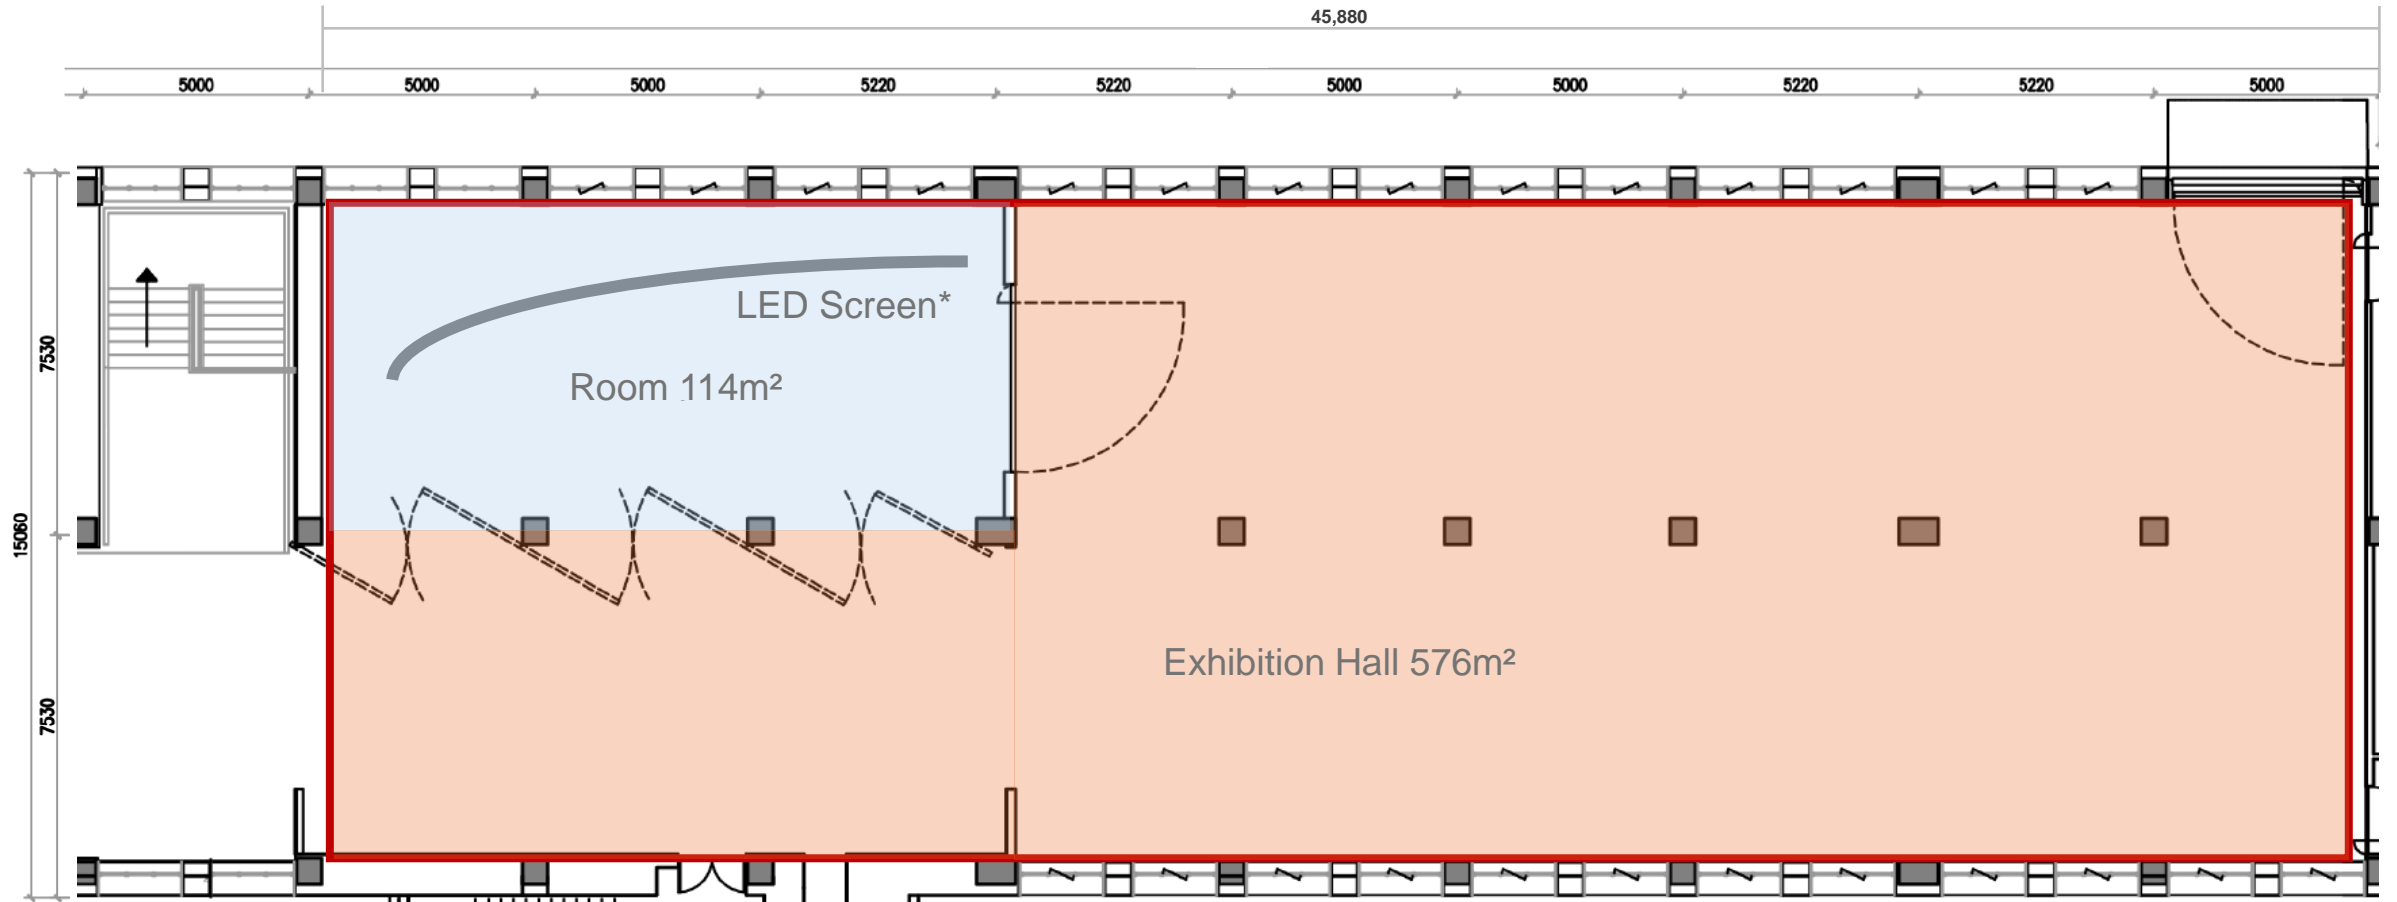

## 2 Floor Plan

\*LED Screen specs

- Display Size: 14.72m(W)\*2.4m(H)
- Resolution(Ratio): 11776px\*1920px (6.133:1)